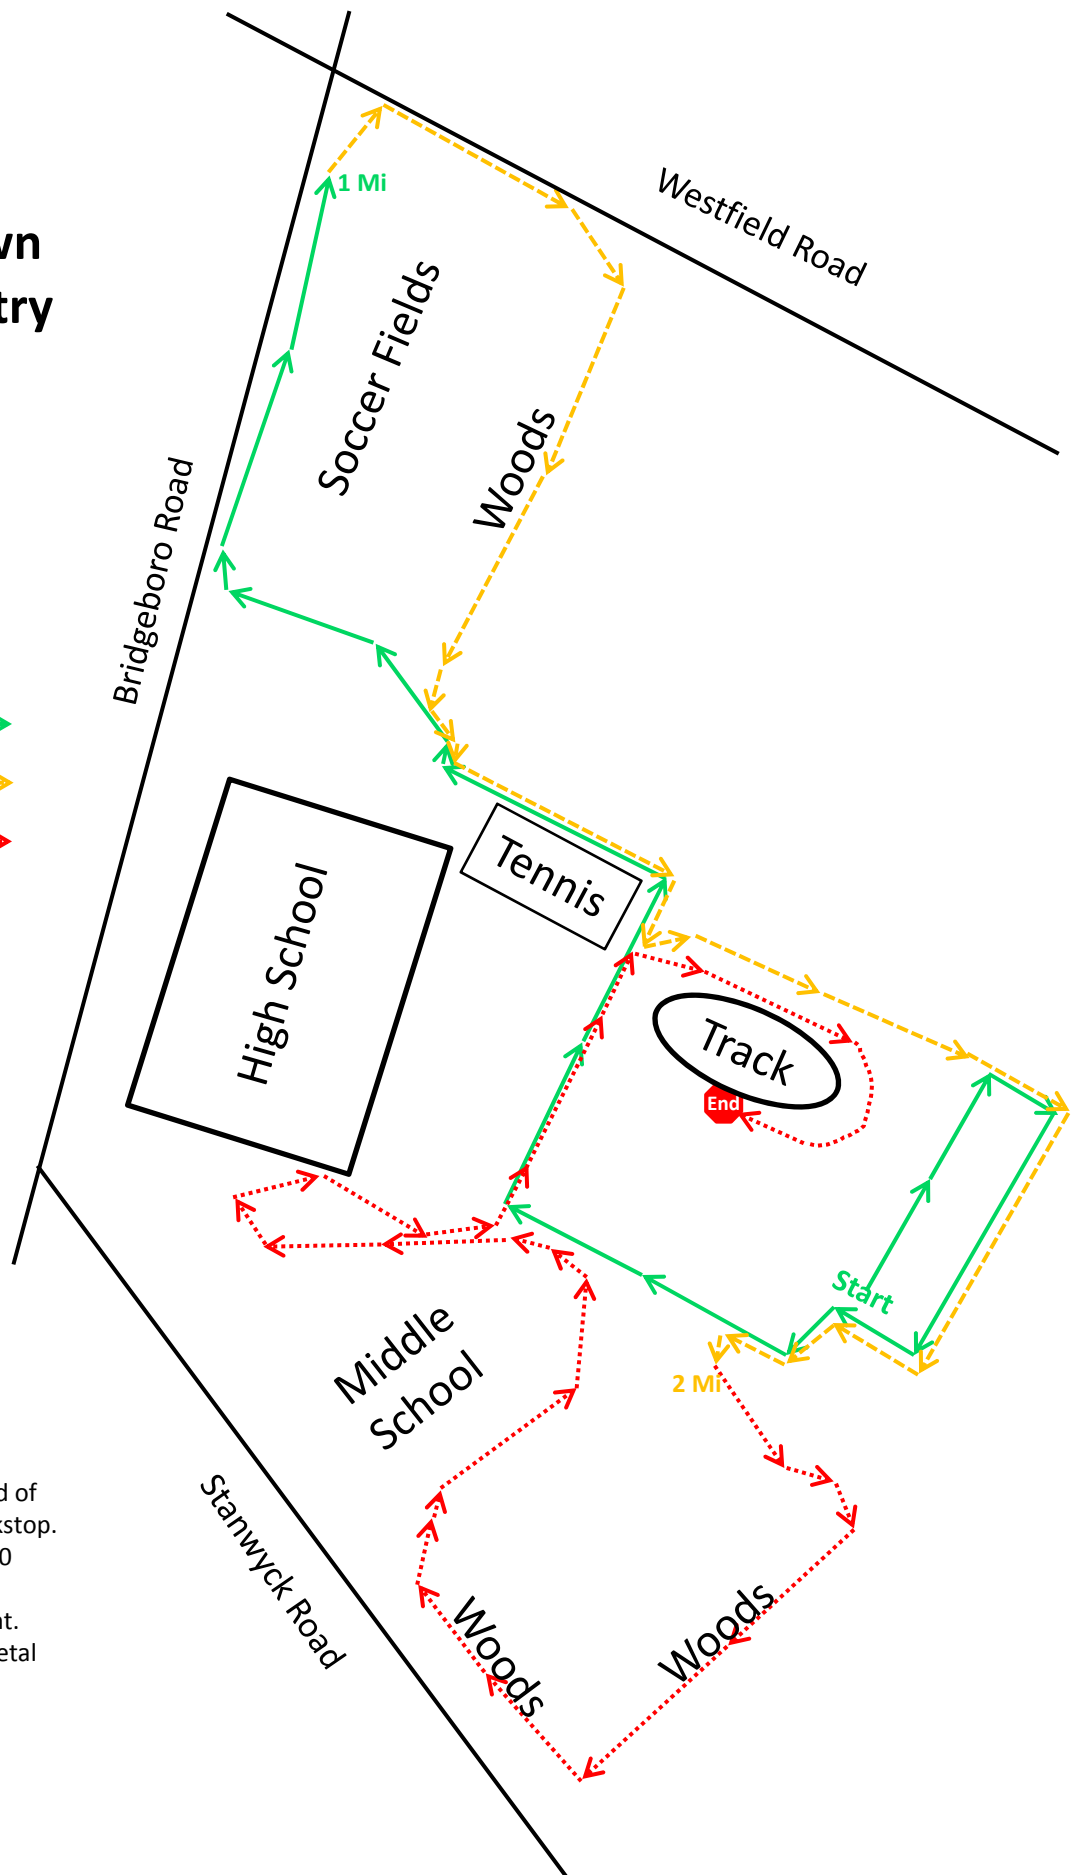

# Moorestown Cross Country Course 5 km

- Mile 1 
- Mile 2 
- Mile 3 

## Notes:

- Start is even with the end of the fence of furthest backstop.
- Finish is on blue arrow/50 yard line in stadium.
- 800 meter at fire hydrant.
- 1 mi at second to last metal pole.
- 2 mi after hard turn.